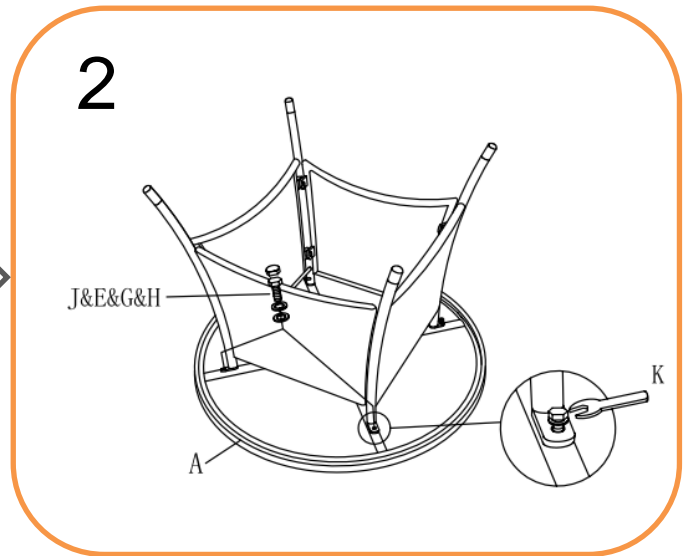

PLEASE KEEP ME WITH YOUR PROOF OF PURCHASE FOR FUTURE REFERENCE

ASSEMBLY INSTRUCTIONS

Heritage/Henley/CORNBURY 140cm Inlaid Round Table

(68135145 / 68116146 / 67904003 / 68103147)

For more information visit <http://faq.hartman.com>

Should you have any queries about your furniture your first point of contact should be the retailer from whom you purchased your product