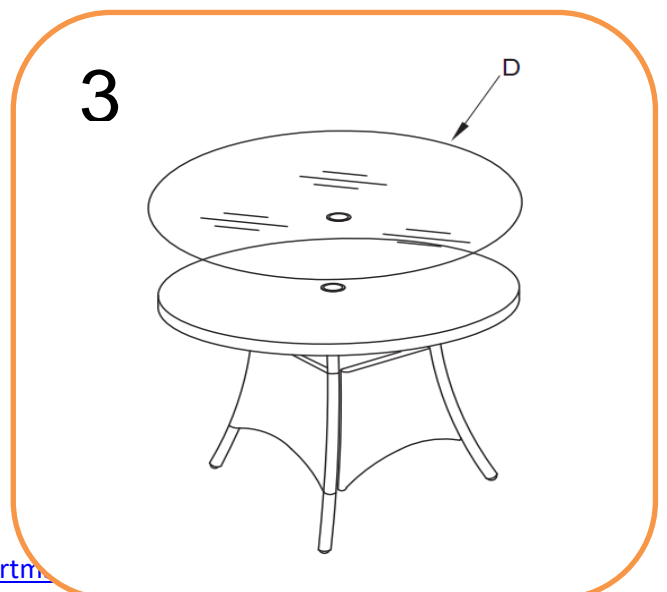

For more information regarding maintenance of your furniture please visit

[http://www.hartmanuk.co.uk/after\\_care\\_videos.html](http://www.hartmanuk.co.uk/after_care_videos.html)

Component's				Fixings					
Parts List	Parts Picture	Description	Q'ty	Part no	Parts list	Parts Picture	Description	Q'ty	Part no.
A		Table Top	1	68135145A 68116146A 67904003A 68103147A	G		Big Flat washers	12	1061162
B		Legs	2	68135145B 68116146B 67904003B 68103147B	H		Small lock Washers	12	1221162
C		Panel	2	68135145C 68116146C 67904003C 68103147C	I		Plastic washers	8	1008165
D		Glass	1	68135145D 68116146D 67904003D 68103147D	J		Nut Cap	12	2002170
E		M6*20 bolts	4	2002169	K		Spanner	1	1020162
F		M6*30 bolts	8	1101162	L		Parasol bungs & reducers	3	2002181

### ASSEMBLY INSTRUCTIONS

Heritage/Henley/CORNBURY 140cm Inlaid Round Table

( 68135145 / 68116146 / 67904003 / 68103147 )

For more information visit <http://faq.hartman.com>

Should you have any queries about your furniture your first point of contact should be the retailer from whom you purchased your product