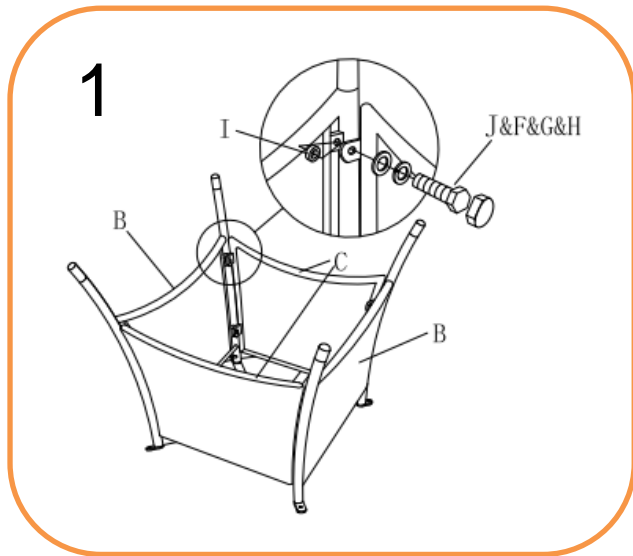

PLEASE KEEP ME WITH YOUR PROOF OF PURCHASE FOR FUTURE REFERENCE

ASSEMBLY INSTRUCTIONS

Heritage/Henley/CORNBURY 140cm Inlaid Round Table

(68135145 / 68116146 / 67904003 / 68103147)

For more information visit <http://faq.hartman.com>

Should you have any queries about your furniture your first point of contact should be the retailer from whom you purchased your product