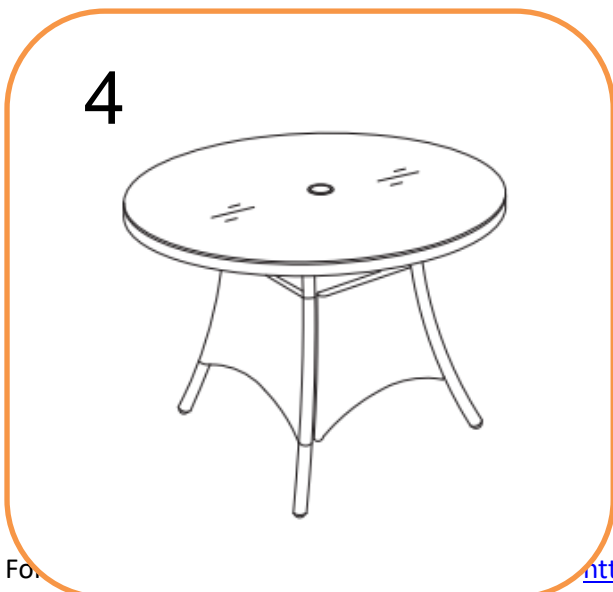

For more information regarding maintenance of your furniture please visit

[http://www.hartmanuk.co.uk/after\\_care\\_videos.html](http://www.hartmanuk.co.uk/after_care_videos.html)

Component's				Fixings					
Parts List	Parts Picture	Description	Q'ty	Part no	Parts list	Parts Picture	Description	Q'ty	Part no.
A		Table Top	1	68135145A 68116146A 67904003A 68103147A	G		Big Flat washers	12	1061162
B		Legs	2	68135145B 68116146B 67904003B 68103147B	H		Small lock Washers	12	1221162
C		Panel	2	68135145C 68116146C 67904003C 68103147C	I		Plastic washers	8	1008165
D		Glass	1	68135145D 68116146D 67904003D 68103147D	J		Nut Cap	12	2002170
E		M6*20 bolts	4	2002169	K		Spanner	1	1020162
F		M6*30 bolts	8	1101162	L		Parasol bungs & reducers	3	2002181

### ASSEMBLY INSTRUCTIONS

Heritage/Henley/CORNBURY 140cm Inlaid Round Table

( 68135145 / 68116146 / 67904003 / 68103147 )

For more information visit <http://faq.hartman.com>

Should you have any queries about your furniture your first point of contact should be the retailer from whom you purchased your product