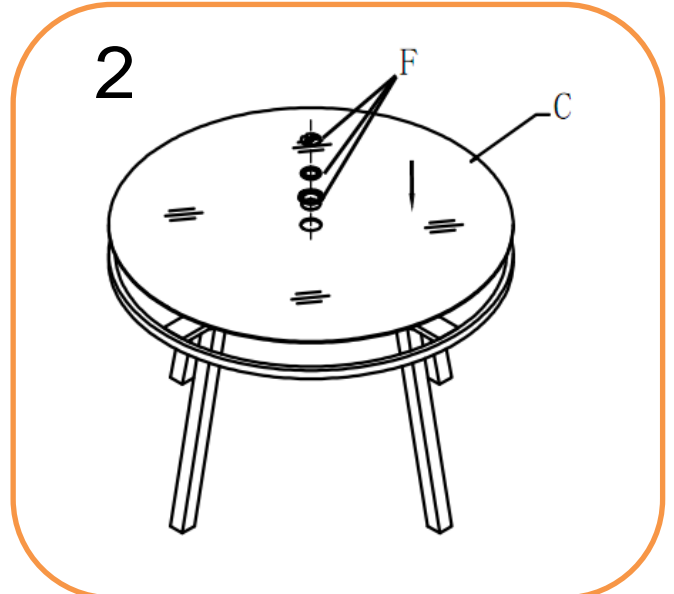

For more information regarding maintenance of your furniture please visit <http://www.hartmanuk.com>

Component's					Fixings				
Parts List	Parts Picture	Description	Q'ty	Part no	Parts list	Parts Picture	Description	Q'ty	Part no.
A		Table Top frame	1	69112012A	D		M6*20mm bolt	16	1017162
					E		Big Flat washers	16	1061162
B		Legs	4	69112012B	F		Spanner	1	2002191
C		Glass	1	69112012C	G		Parasol bungs & reducers	3	2049164

PLEASE KEEP ME WITH YOUR PROOF OF PURCHASE FOR FUTURE REFERENCE

**ASSEMBLY INSTRUCTIONS**

**120cm Aluminium Round Table / Nuance 4 Seat Round Table**

**(69112012 / 69621129 / 67403003)**

For replacement or lost spare parts please go to <http://faq.hartmanuk.co.uk/spares/>