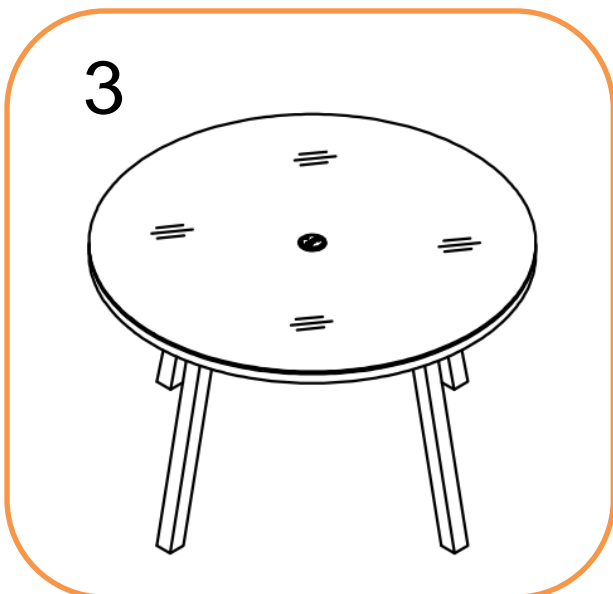

For more information regarding maintenance of your furniture please visit <http://www.hartmanuk.com>

Component's					Fixings				
Parts List	Parts Picture	Description	Q'ty	Part no	Parts list	Parts Picture	Description	Q'ty	Part no.
A		Table Top frame	1	69112012A	D		M6*20mm bolt	16	1017162
					E		Big Flat washers	16	1061162
B		Legs	4	69112012B	F		Spanner	1	2002191
C		Glass	1	69112012C	G		Parasol bungs & reducers	3	2049164

PLEASE KEEP ME WITH YOUR PROOF OF PURCHASE FOR FUTURE REFERENCE

**ASSEMBLY INSTRUCTIONS**

**120cm Aluminium Round Table / Nuance 4 Seat Round Table**

**(69112012 / 69621129 / 67403003)**

For replacement or lost spare parts please go to <http://faq.hartmanuk.co.uk/spares/>