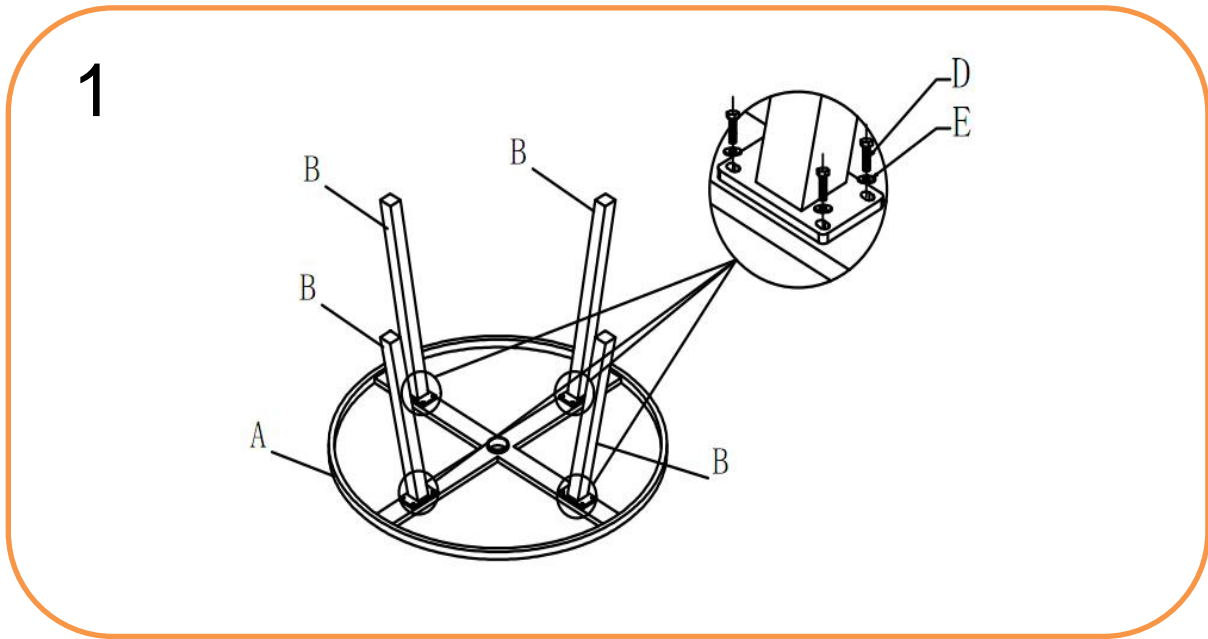

PLEASE KEEP ME WITH YOUR PROOF OF PURCHASE FOR FUTURE REFERENCE

ASSEMBLY INSTRUCTIONS

120cm Aluminium Round Table / Nuance 4 Seat Round Table

(69112012 / 69621129 / 67403003)

For replacement or lost spare parts please go to <http://faq.hartmanuk.co.uk/spares/>

Should you have any queries about your furniture your first point of contact should be the retailer from whom you purchased your product